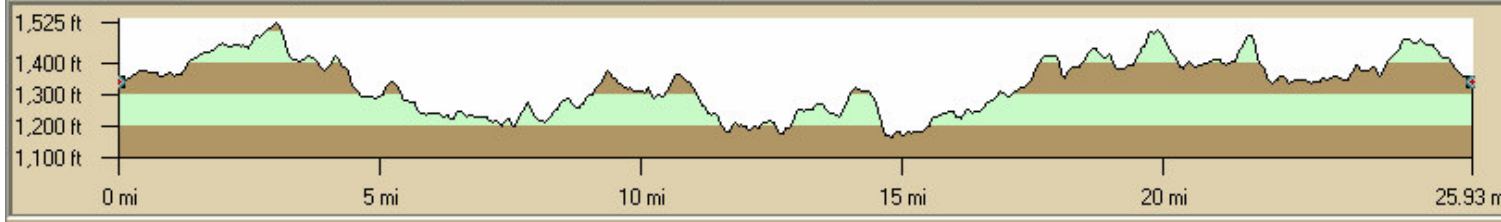

Topo USA 4.0

Zoom Level: 11-2

Rotation: 0° (N)

Latitude: N38° 28.29'

Longitude: W78° 44.48'

Elevation: 1,716 feet

Interval: 100 feet

Magnify: 100%

0 ft 3500

- Find
- Print
- MapData
- Draw
- GPS
- Route
- Profile**
- 3-D
- Map Display
- NetLink

Lin Dist: 25.91 mi

Climb Dist: 13.86 mi

Climb Elev: 2,091.96 ft

Avg Grade: 3

Reverse Clear More